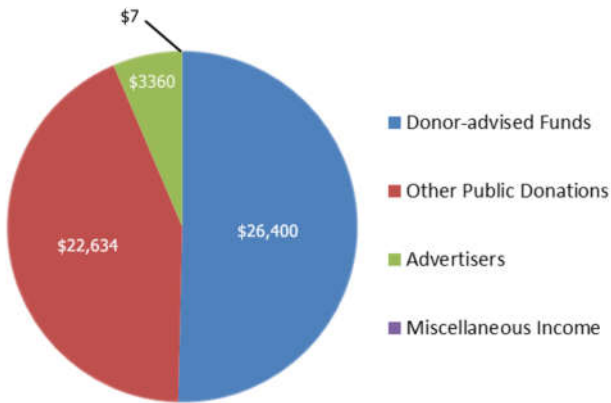

Katy Chayka

Creator of Minnesota Wildflowers,
President and Board Chair

2021 Board of Directors

Katy Chayka, President
Victoria Ranua, Treasurer
Moira Olson, Secretary
Jason Husveth, Board Member

2021 Financial Summary

Total income for fiscal year 2021: \$52,401

2021 Funding Sources

2021 Expenses

Advertising Sponsors

Itasca Ladyslipper Farm, Landscape Alternatives, Minnesota Native Landscapes, Morning Sky Greenery, Natural Shore Technology, Prairie Moon Nursery, Prairie Restorations, Shooting Star Native Seeds