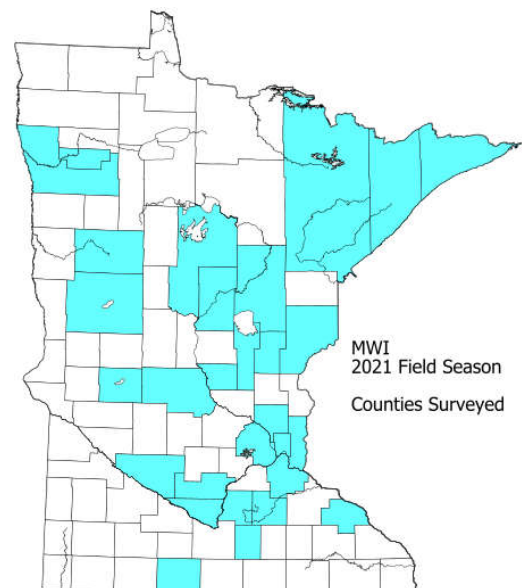

Highlights from the 2021 field season

Long sought-after species

Field Activity Summary

- 7,200+ miles traveled
- 2,400+ images shot
- Surveyed locations in 29 Minnesota counties
- Confirmed locations for several species to target in 2022

Look for these in 2022

- *Rubus*
- More grasses!

Web Site Statistics

	2020	2021	
Unique visitors	1,026,006	1,143,568	+11%
Number of visits	1,567,545	1,710,827	+9%
Webpages viewed	6,400,027	5,480,288	-14%