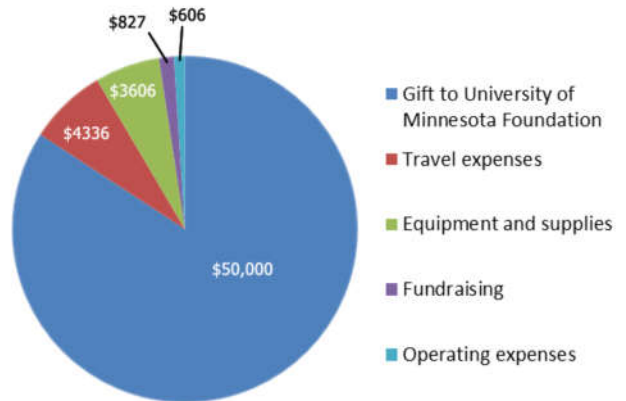

Total income for fiscal year 2021: \$52,401

2021 Funding Sources

2021 Expenses

Advertising Sponsors

Itasca Ladyslipper Farm, Landscape Alternatives, Minnesota Native Landscapes, Morning Sky Greenery, Natural Shore Technology, Prairie Moon Nursery, Prairie Restorations, Shooting Star Native Seeds